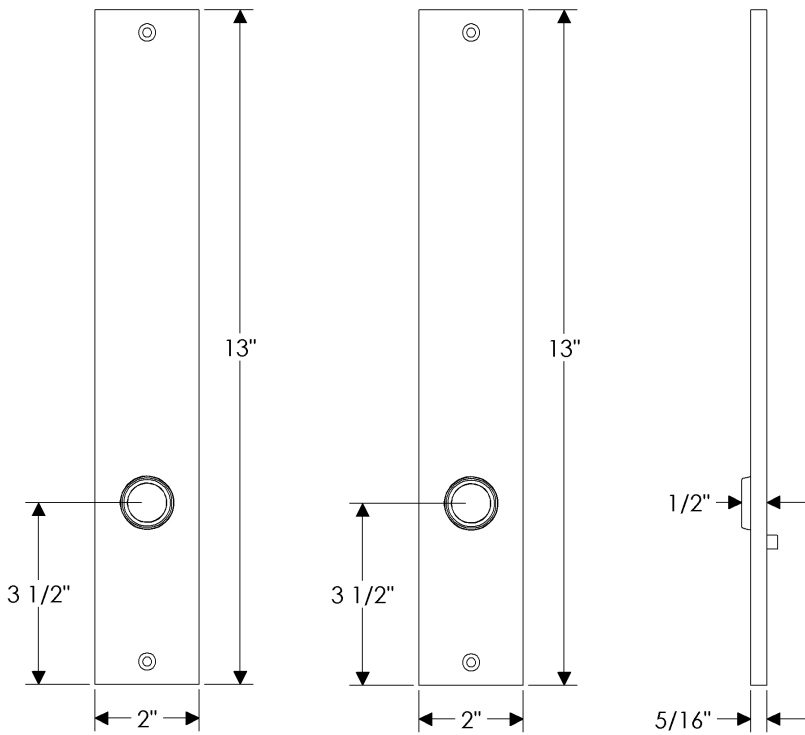

Edge Patio Set

E170

E170

*Also applicable for the E171 with turnpiece.