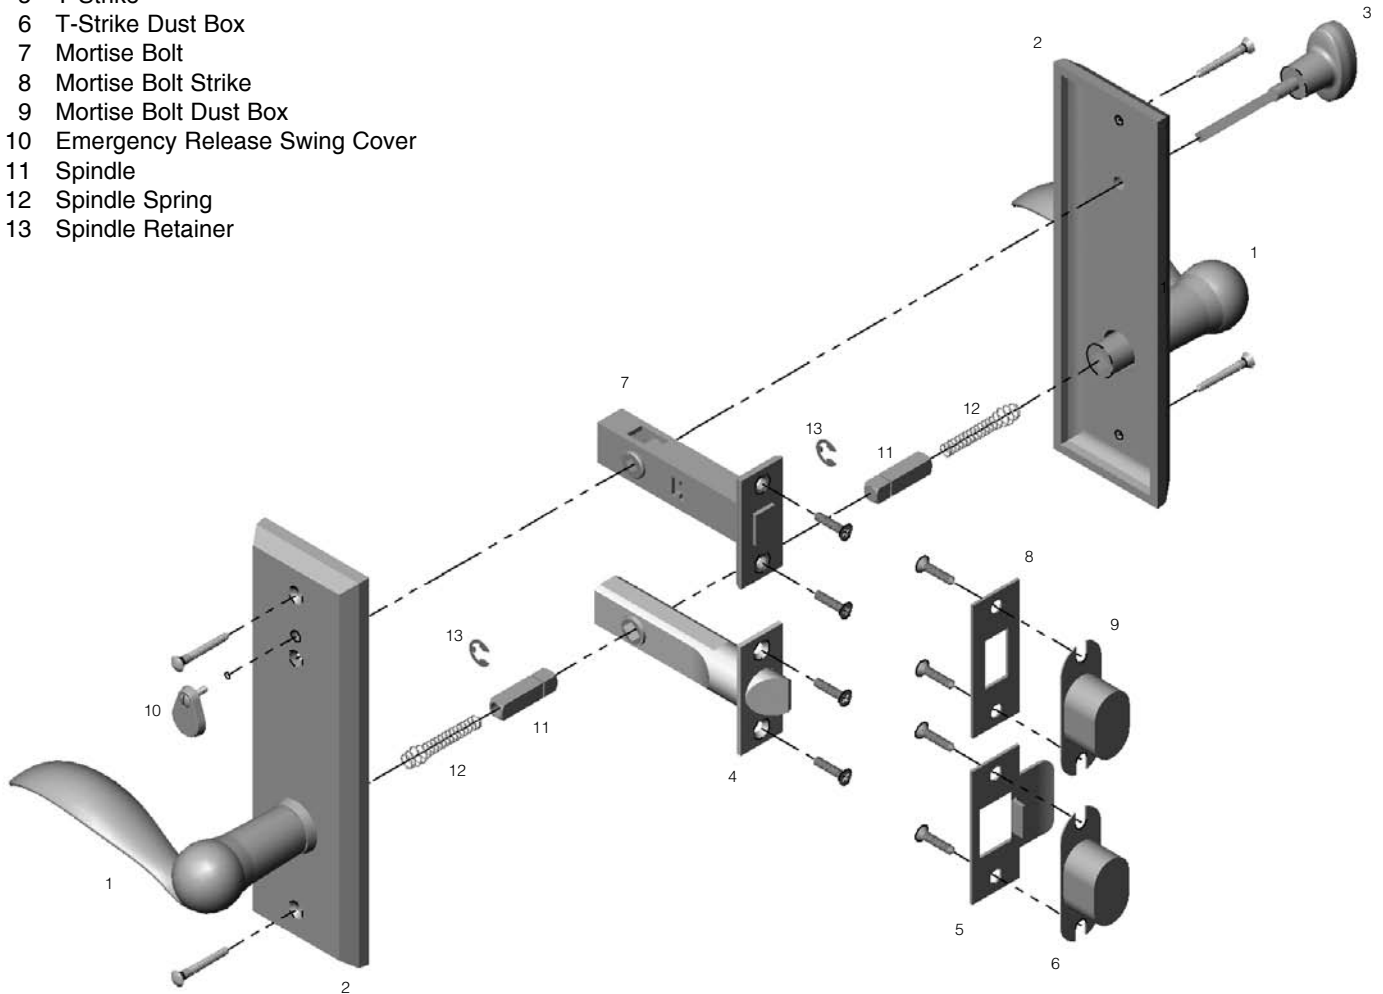

Privacy Spring Latch / Mortise Bolt Set—Lever to Lever

- 1 Lever
- 2 Escutcheon
- 3 Turn Piece
- 4 Spring Latch
- 5 T-Strike
- 6 T-Strike Dust Box
- 7 Mortise Bolt
- 8 Mortise Bolt Strike
- 9 Mortise Bolt Dust Box
- 10 Emergency Release Swing Cover
- 11 Spindle
- 12 Spindle Spring
- 13 Spindle Retainer

Note: Cut Shank on Turn Piece so that it goes halfway through the Mortise Bolt. This will allow a space for the emergency release key to operate the Mortise Bolt.

ROCKY MOUNTAIN[®]

H A R D W A R E

1020 Airport Way Hailey, Idaho 83333 USA
 toll free 888.788.2013 • ph. 208.788.2013 • fax 208.788.2577
 info@rockymountainhardware.com
 www.rockymountainhardware.com