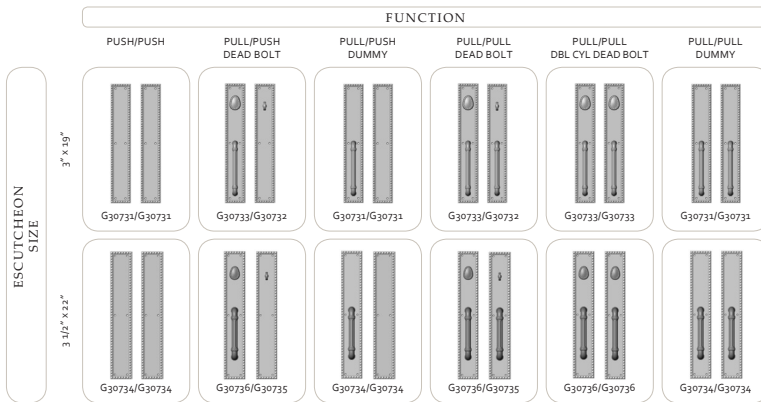

Corbel Rectangular Escutcheon Combinations

THUMBLATCH ENTRY SET COMBINATIONS

- Handles shown for illustration purposes only.
- Thumblatch sets are available with mortise locks only.

PUSH/PULL SET COMBINATIONS

- Push/Pull escutcheons are available in dummy or single cylinder and double cylinder dead bolt functions.
- Handles shown for illustration purposes only.

LEVER/KNOB, ENTRY, PRIVACY, PATIO, PASSAGE, & DUMMY SET COMBINATIONS

- Handles shown for illustration purposes only.
- * Sectional trim not available in mortise lock function.
- ** Privacy and Passage Sets with larger escutcheons also available in mortise lock function.
- † Large escutcheon sets shown are available in either a dead bolt or mortise lock function.

Corbel Rectangular Escutcheon Combinations

MULTI-POINT SET COMBINATIONS

ESCUTCHEON SIZE		FUNCTION					
		LEVER HIGH			LEVER LOW		
		ENTRY	PATIO	FULL DUMMY	ENTRY	PATIO	FULL DUMMY
PROFILE CYLINDER 2" x 1 1/8"	 E30768/E30768	 E30765/E30768	 E30765/E30765	NOT AVAILABLE	NOT AVAILABLE	NOT AVAILABLE	
AMERICAN CYLINDER 2" x 1 1/8"	 E30767/E30766	 E30765/E30766	 E30765/E30765	 E30763/E30762	 E30762/E30762	 E30761/E30761	