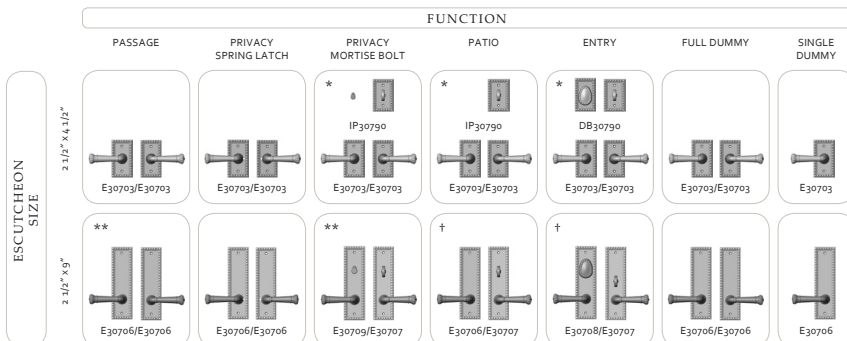

Corbel Rectangular Escutcheon Combinations

THUMBLATCH ENTRY SET COMBINATIONS

- Handles shown for illustration purposes only.
- Thumblatch sets are available with mortise locks only.

PUSH/PULL SET COMBINATIONS

- Push/Pull escutcheons are available in dummy or single cylinder and double cylinder dead bolt functions.
- Handles shown for illustration purposes only.

LEVER/KNOB, ENTRY, PRIVACY, PATIO, PASSAGE, & DUMMY SET COMBINATIONS

- Handles shown for illustration purposes only.
- * Sectional trim not available in mortise lock function.
- ** Privacy and Passage Sets with larger escutcheons also available in mortise lock function.
- † Large escutcheon sets shown are available in either a dead bolt or mortise lock function.

Corbel Rectangular Escutcheon Combinations

MULTI-POINT SET COMBINATIONS

ESCUTCHEON SIZE		FUNCTION					
		LEVER HIGH			LEVER LOW		
		ENTRY	PATIO	FULL DUMMY	ENTRY	PATIO	FULL DUMMY
PROFILE CYLINDER 2" x 1 1/8"	 E30768/E30768	 E30765/E30768	 E30765/E30765	NOT AVAILABLE	NOT AVAILABLE	NOT AVAILABLE	
AMERICAN CYLINDER 2" x 1 1/8"	 E30767/E30766	 E30765/E30766	 E30765/E30765	 E30763/E30762	 E30762/E30762	 E30761/E30761	