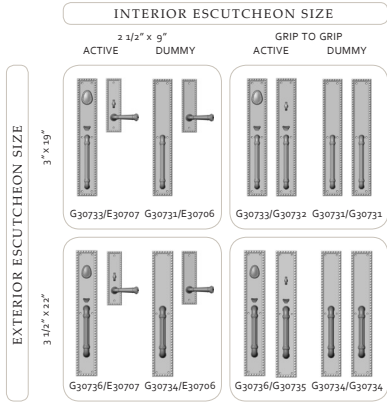

Corbel Rectangular Escutcheon Combinations

THUMBLATCH ENTRY SET COMBINATIONS

- Handles shown for illustration purposes only.
- Thumblatch sets are available with mortise locks only.

PUSH/PULL SET COMBINATIONS

- Push/Pull escutcheons are available in dummy or single cylinder and double cylinder dead bolt functions.
- Handles shown for illustration purposes only.

LEVER/KNOB, ENTRY, PRIVACY, PATIO, PASSAGE, & DUMMY SET COMBINATIONS

- Handles shown for illustration purposes only.
- * Sectional trim not available in mortise lock function.
- ** Privacy and Passage Sets with larger escutcheons also available in mortise lock function.
- † Large escutcheon sets shown are available in either a dead bolt or mortise lock function.

Corbel Rectangular Escutcheon Combinations

MULTI-POINT SET COMBINATIONS

ESCUTCHEON SIZE		FUNCTION					
		LEVER HIGH			LEVER LOW		
		ENTRY	PATIO	FULL DUMMY	ENTRY	PATIO	FULL DUMMY
PROFILE CYLINDER 2" x 1 1/8"	 E30768/E30768	 E30765/E30768	 E30765/E30765	NOT AVAILABLE	NOT AVAILABLE	NOT AVAILABLE	
AMERICAN CYLINDER 2" x 1 1/8"	 E30767/E30766	 E30765/E30766	 E30765/E30765	 E30763/E30762	 E30762/E30762	 E30761/E30761	