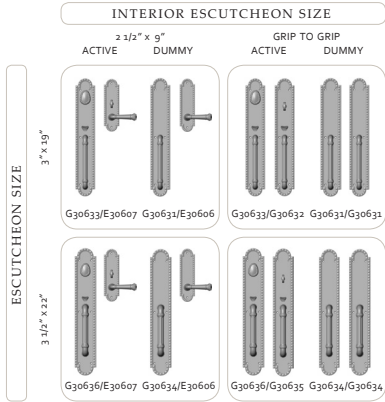

Corbel Arched Escutcheon Combinations

THUMBLATCH ENTRY SET COMBINATIONS

- Handles shown for illustration purposes only.
- Thumblatch sets are available with mortise locks only.

PUSH/PULL SET COMBINATIONS

- Push/Pull escutcheons are available in dummy or single cylinder and double cylinder dead bolt functions.
- Handles shown for illustration purposes only.

LEVER/KNOB, ENTRY, PRIVACY, PATIO, PASSAGE, & DUMMY SET COMBINATIONS

- Handles shown for illustration purposes only.
- * Sectional trim not available in mortise lock function.
- ** Privacy and Passage Sets with larger escutcheons also available in mortise lock function.
- † Large escutcheon sets shown are available in either a dead bolt or mortise lock function.

Corbel Arched Escutcheon Combinations

MULTI-POINT SET COMBINATIONS

ESCUTCHEON SIZE		FUNCTION					
		LEVER HIGH			LEVER LOW		
		ENTRY	PATIO	FULL DUMMY	ENTRY	PATIO	FULL DUMMY
PROFILE CYLINDER 2" x 1 1/2"	 E30668/E30668	 E30665/E30668	 E30665/E30665	NOT AVAILABLE	NOT AVAILABLE	NOT AVAILABLE	
AMERICAN CYLINDER 2" x 1 1/2"	 E30667/E30666	 E30665/E30666	 E30665/E30665	 E30663/E30662	 E30662/E30662	 E30661/E30661	