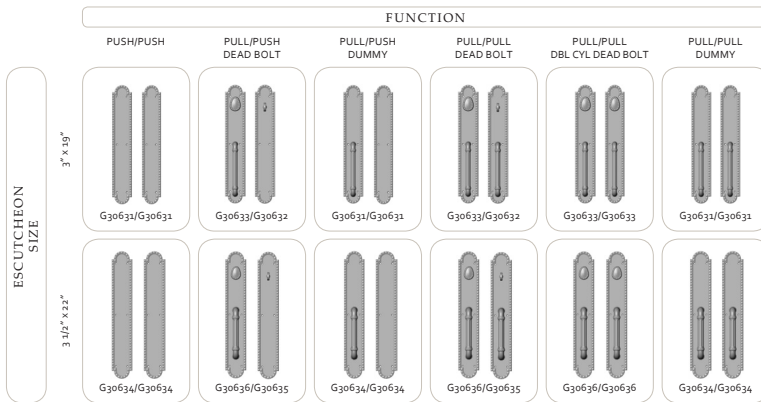

Corbel Arched Escutcheon Combinations

THUMBLATCH ENTRY SET COMBINATIONS

- Handles shown for illustration purposes only.
- Thumblatch sets are available with mortise locks only.

PUSH/PULL SET COMBINATIONS

- Push/Pull escutcheons are available in dummy or single cylinder and double cylinder dead bolt functions.
- Handles shown for illustration purposes only.

LEVER/KNOB, ENTRY, PRIVACY, PATIO, PASSAGE, & DUMMY SET COMBINATIONS

- Handles shown for illustration purposes only.
- * Sectional trim not available in mortise lock function.
- ** Privacy and Passage Sets with larger escutcheons also available in mortise lock function.
- † Large escutcheon sets shown are available in either a dead bolt or mortise lock function.

Corbel Arched Escutcheon Combinations

MULTI-POINT SET COMBINATIONS

ESCUTCHEON SIZE		FUNCTION					
		LEVER HIGH			LEVER LOW		
		ENTRY	PATIO	FULL DUMMY	ENTRY	PATIO	FULL DUMMY
PROFILE CYLINDER 2" x 1 1/2"	 E30668/E30668	 E30665/E30668	 E30665/E30665	NOT AVAILABLE	NOT AVAILABLE	NOT AVAILABLE	
AMERICAN CYLINDER 2" x 1 1/2"	 E30667/E30666	 E30665/E30666	 E30665/E30665	 E30663/E30662	 E30662/E30662	 E30661/E30661	