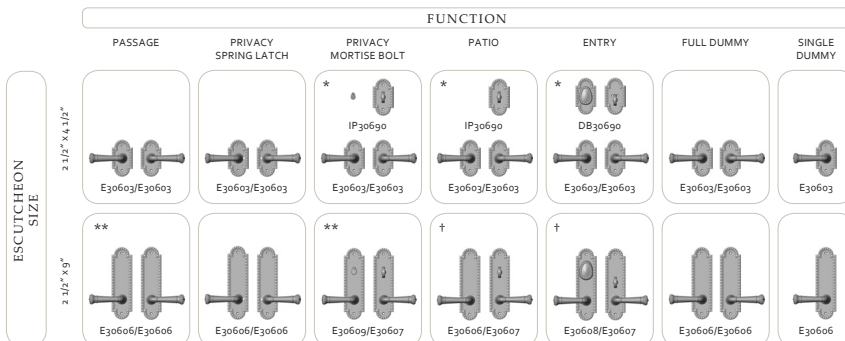

Corbel Arched Escutcheon Combinations

THUMBLATCH ENTRY SET COMBINATIONS

- Handles shown for illustration purposes only.
- Thumblatch sets are available with mortise locks only.

PUSH/PULL SET COMBINATIONS

- Push/Pull escutcheons are available in dummy or single cylinder and double cylinder dead bolt functions.
- Handles shown for illustration purposes only.

LEVER/KNOB, ENTRY, PRIVACY, PATIO, PASSAGE, & DUMMY SET COMBINATIONS

- Handles shown for illustration purposes only.
- * Sectional trim not available in mortise lock function.
- ** Privacy and Passage Sets with larger escutcheons also available in mortise lock function.
- † Large escutcheon sets shown are available in either a dead bolt or mortise lock function.

Corbel Arched Escutcheon Combinations

MULTI-POINT SET COMBINATIONS

ESCUTCHEON SIZE		FUNCTION					
		LEVER HIGH			LEVER LOW		
		ENTRY	PATIO	FULL DUMMY	ENTRY	PATIO	FULL DUMMY
PROFILE CYLINDER 2" x 1 1/2"	 E30668/E30668	 E30665/E30668	 E30665/E30665	NOT AVAILABLE	NOT AVAILABLE	NOT AVAILABLE	
AMERICAN CYLINDER 2" x 1 1/2"	 E30667/E30666	 E30665/E30666	 E30665/E30665	 E30663/E30662	 E30662/E30662	 E30661/E30661	